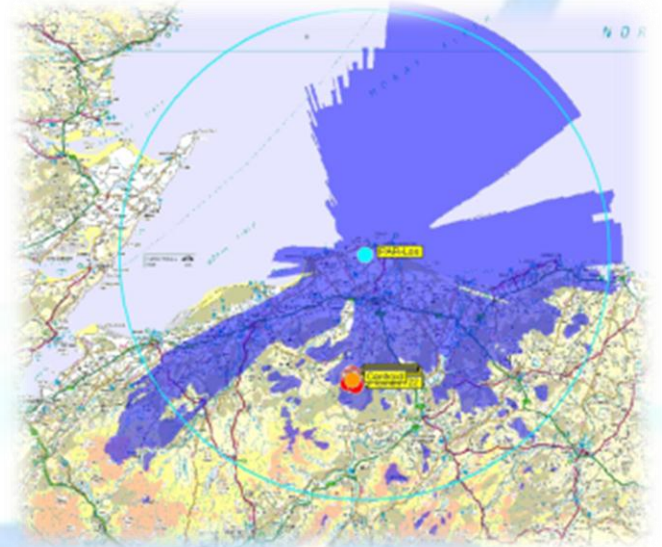

Challenges

- ✓ Equipment standards
- ✓ Equipment certification
- ✓ Installation, O&M training
- ✓ Certify Installers
- ✓ Health & Safety Top Priority –inform public
- ✓ Air Traffic Control- Radar interference
- ✓ Bird Migration & nesting
- ✓ Zoning, Tariff, ...